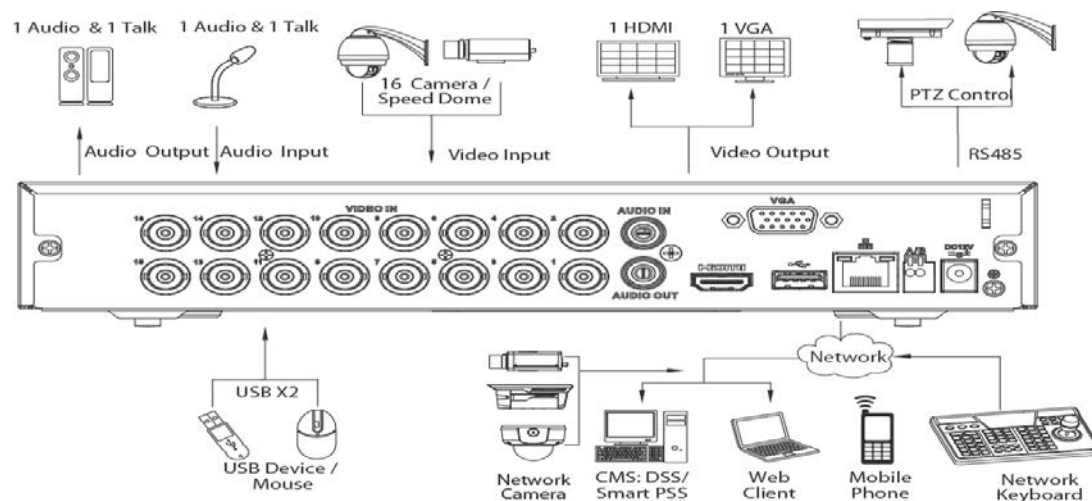

DH-HCVR4104/4108/4116HS-S3

	Digital zoom
Backup Mode	USB Device/Internal SATA burner/Network
Network	
Ethernet	RJ-45 port (10/100M)
Network Functions	HTTP, IPv4/IPv6, TCP/IP, UPNP, RTSP, UDP, SMTP, NTP, DHCP, DNS, PPPOE, DDNS, FTP, IP Filter, SNMP, P2P
Max. User Access	128 users
Smart Phone	iPhone, iPad, Android, Windows Phone
Storage	
Internal HDD	1 SATA port, up to 6TB
Auxiliary Interface	
USB Interface	2 ports(1 Rear), USB2.0
RS485	1 port, For PTZ Control
General	
Power Supply	DC12V/2A
Power Consumption	10W(without HDD)
Working Environment	-10°C ~ +55°C / 10%~90%RH / 86~106kpa
Dimension(W×D×H)	Compact 1U, 260mm×220mm×40mm
Weight	0.75KG(without HDD)

System Connection

*Takes HCVR4116HS-S3 as an example

Dahua Technology Co., Ltd.

1199' BinAn Road, Binjiang District, Hangzhou, China

Tel: +86-571-87688883

Fax: +86-571-87688815

Email: overseas@dahuatech.com

www.dahuatech.com

*Design and specifications are subject to change without notice.

© 2015 Dahua Technology Co., Ltd.